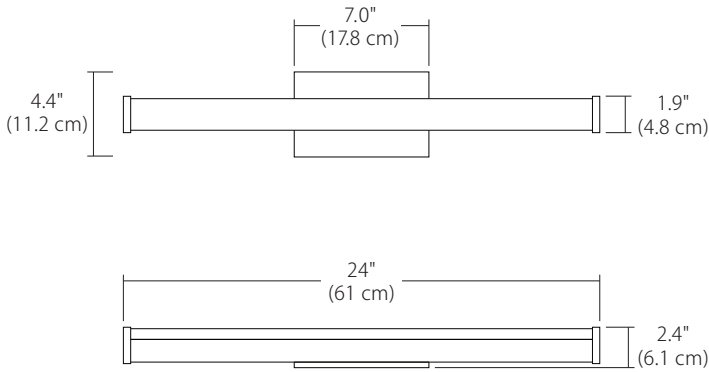

VECTOR 24" VANITY

SPECIFICATIONS

Finish	Satin Nickel
LED Color Temperature	3000K (standard) 2700K, 3500K, or 4000K also available
Fixture Wattage	18 Watts
Delivered Lumens	1100 Lm (measured at 3000K)
Dimming	TRIAC Dimming
Color Rendering Index	90CRI
Input Voltage	120VAC - 50/60Hz
Pendant Dimensions	24" L x 4.3" W x 2.4" D
Compliant With	JA8

ORDERING GUIDE

SERIES	SIZE	FINISH	VOLTS / DIMMING	CCT
VEC	24V	SN	12T	
VEC Vector	24V 24" Vanity	SN Satin Nickel	12T 120VAC TRIAC Dimming	27K - 2700K 30K - 3000K 35K - 3500K 40K - 4000K (30K Standard)

Example Part Number: VEC - 24V - SN - 12T - 30K