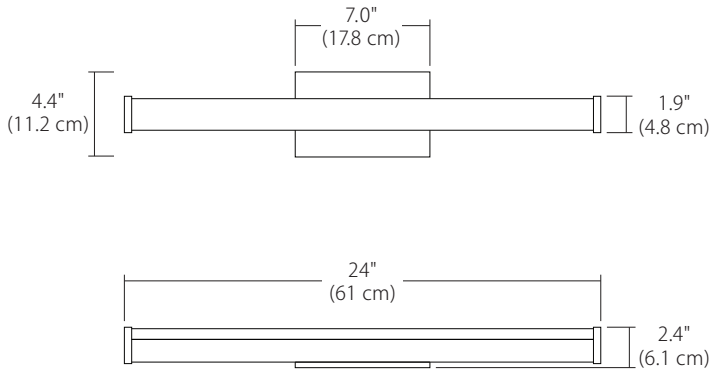

VECTOR 36" VANITY

SPECIFICATIONS

Finish	Satin Nickel
LED Color Temperature	3000K (standard) 2700K, 3500K, or 4000K also available
Fixture Wattage	20 Watts
Delivered Lumens	1600 Lm (measured at 3000K)
Dimming	TRIAC Dimming
Color Rendering Index	90CRI
Input Voltage	120VAC - 50/60Hz
Pendant Dimensions	36" L x 4.3" W x 2.4" D

ORDERING GUIDE

SERIES	SIZE	FINISH	VOLTS / DIMMING	CCT
VEC VEC Vector	36V 36V 36" Vanity	SN SN Satin Nickel	12T 12T 120VAC TRIAC Dimming	30K 27K - 2700K 30K - 3000K 35K - 3500K 40K - 4000K (30K Standard)

Example Part Number: VEC - 36V - SN - 12T - 30K