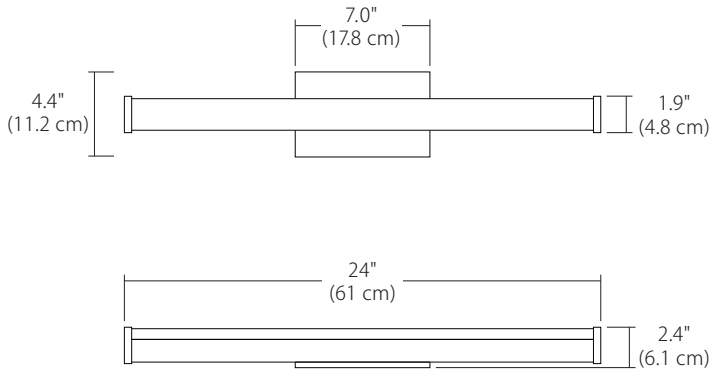

VECTOR 36" VANITY

SPECIFICATIONS

Finish	Satin Nickel
LED Color Temperature	3000K (standard) 2700K, 3500K, or 4000K also available
Fixture Wattage	20 Watts
Delivered Lumens	1600 Lm (measured at 3000K)
Dimming	TRIAC Dimming
Color Rendering Index	90CRI
Input Voltage	120VAC - 50/60Hz
Pendant Dimensions	36" L x 4.3" W x 2.4" D
Compliant With	JA8

ORDERING GUIDE

SERIES	SIZE	FINISH	VOLTS / DIMMING	CCT
VEC VEC Vector	36V 36V 36" Vanity	SN SN Satin Nickel	12T 12T 120VAC TRIAC Dimming	30K 27K - 2700K 30K - 3000K 35K - 3500K 40K - 4000K (30K Standard)

Example Part Number: VEC - 36V - SN - 12T - 30K