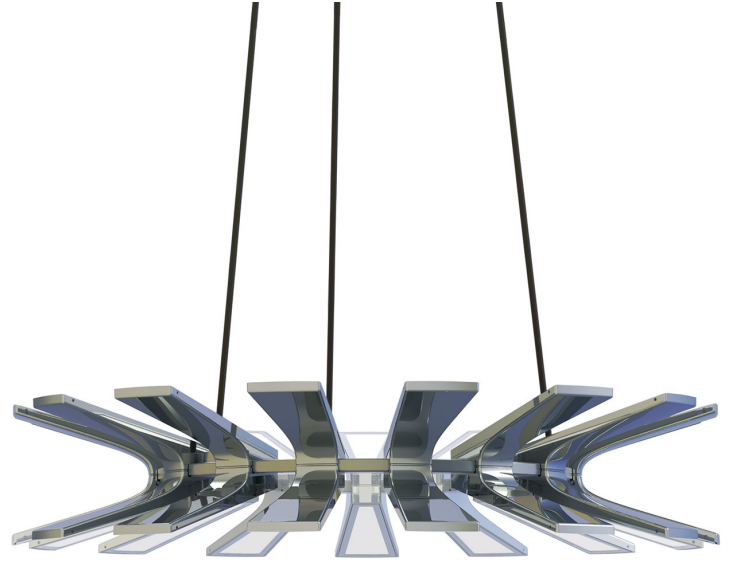

WEDGE 26in PENDANT

SPECIFICATIONS

Finish	{Polished Chrome (PC)}
LED Color Temperature	3000K (standard)
Fixture Wattage	33 Watts
Delivered Lumens	22432 Lm (measured at 3000K)
Dimming	Universal (TRIAC, ELV, 0-10V)
Color Rendering Index	90CRI
Input Voltage	120-277VAC - 50/60Hz
Fixture Weight	16.5 lb (7.5 kg)

ORDERING GUIDE

SERIES	SIZE	FINISH	VOLTS / DIMMING	CCT
WEG	26C	PC	27U	30K
WEG Wedge Suspended Pendant	26C 26" Pendant	PC - Polished Chrome	27U 120-277VAC, Universal Dimming	30K - 3000K (Standard)

Example Part Number: WEG - 26C - PC - 27U - 30K