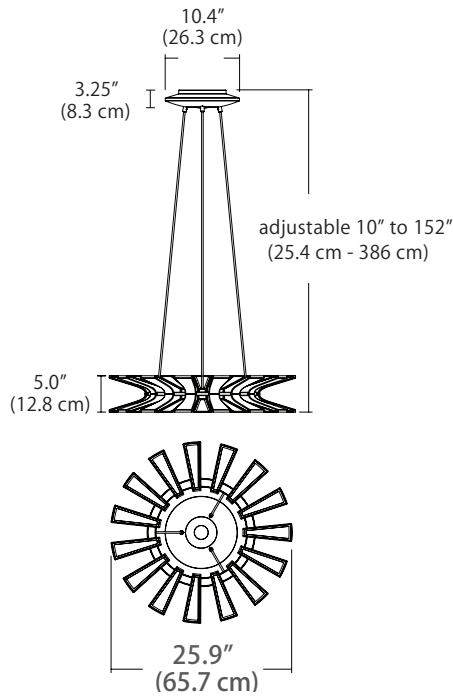

WEDGE 26in PENDANT

SPECIFICATIONS

Finish	{Polished Chrome (PC)}
LED Color Temperature	3000K (standard)
Fixture Wattage	33 Watts
Delivered Lumens	22432 Lm (measured at 3000K)
Dimming	Universal (TRIAC, ELV, 0-10V)
Color Rendering Index	90CRI
Input Voltage	120-277VAC - 50/60Hz
Fixture Weight	16.5 lb (7.5 kg)

ORDERING GUIDE

SERIES	SIZE	FINISH	VOLTS / DIMMING	CCT
WEG	26C	PC	27U	30K
WEG Wedge Suspended Pendant	26C 26" Pendant	PC - Polished Chrome	27U 120-277VAC, Universal Dimming	30K - 3000K (Standard)

Example Part Number: WEG - 26C - PC - 27U - 30K