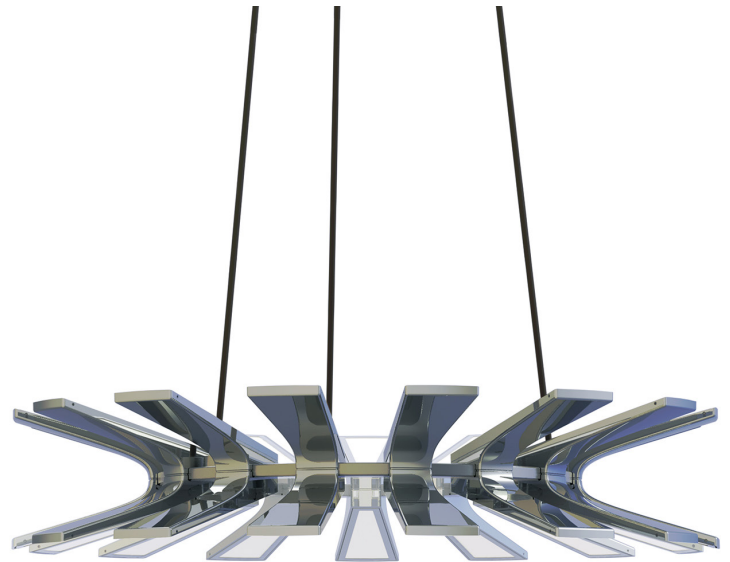

WEDGE 36in PENDANT

SPECIFICATIONS

Finish	{Polished Chrome (PC)}
LED Color Temperature	3000K (standard)
Fixture Wattage	46 Watts
Delivered Lumens	2800 Lm (measured at 3000K)
Dimming	Universal (TRIAC, ELV, 0-10V)
Color Rendering Index	90CRI
Input Voltage	120-277VAC - 50/60Hz
Fixture Weight	19.5 lb (8.85 kg)

ORDERING GUIDE

SERIES	SIZE	FINISH	VOLTS / DIMMING	CCT
WEG	36C	PC	27U	30K
WEG Wedge Suspended Pendant	36C 36" Pendant	PC - Polished Chrome	27U 120-277VAC, Universal Dimming	30K - 3000K (Standard)

Example Part Number: WEG - 36C - PC - 27U - 30K