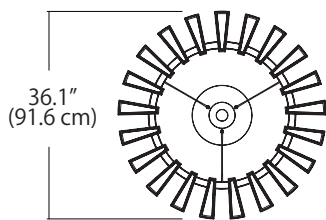

WEDGE 36in PENDANT

SPECIFICATIONS

Finish	{Polished Chrome (PC)}
LED Color Temperature	3000K (standard)
Fixture Wattage	46 Watts
Delivered Lumens	2800 Lm (measured at 3000K)
Dimming	Universal (TRIAC, ELV, 0-10V)
Color Rendering Index	90CRI
Input Voltage	120-277VAC - 50/60Hz
Fixture Weight	19.5 lb (8.85 kg)

ORDERING GUIDE

SERIES	SIZE	FINISH	VOLTS / DIMMING	CCT
WEG	36C	PC	27U	30K
WEG Wedge Suspended Pendant	36C 36" Pendant	PC - Polished Chrome	27U 120-277VAC, Universal Dimming	30K - 3000K (Standard)

Example Part Number: WEG - 36C - PC - 27U - 30K