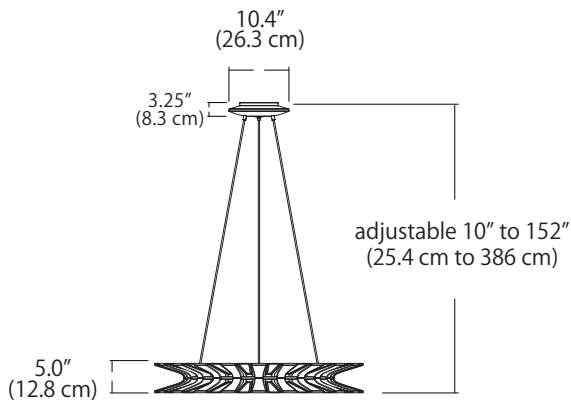

WEDGE 36in PENDANT

SPECIFICATIONS

Finish	{Polished Chrome (PC)}
LED Color Temperature	3000K (standard)
Fixture Wattage	46 Watts
Delivered Lumens	2800 Lm (measured at 3000K)
Dimming	Universal (TRIAC, ELV, 0-10V)
Color Rendering Index	90CRI
Input Voltage	120-277VAC - 50/60Hz
Fixture Weight	19.5 lb (8.85 kg)

ORDERING GUIDE

SERIES	SIZE	FINISH	VOLTS / DIMMING	CCT
WEG	36C	PC	27U	30K
WEG Wedge Suspended Pendant	36C 36" Pendant	PC - Polished Chrome	27U 120-277VAC, Universal Dimming	30K - 3000K (Standard)

Example Part Number: WEG - 36C - PC - 27U - 30K